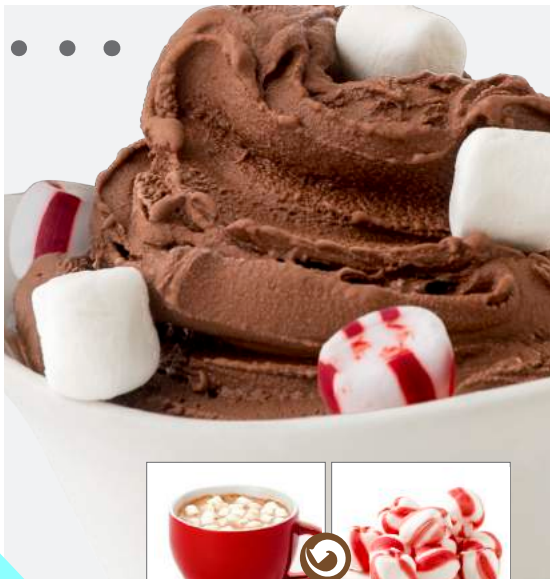

FLAVOR reMix

winter favorites

FLAVOR MIXING GUIDE

FLAVOR remix...

As the temperatures begin a slow decline towards teeth-chattering conditions in many U.S. regions, PreGel is turning a spotlight on its cold-weather ingredient flavors. We have transformed some of fall and winter's most delightful flavors into products that create authentic Italian gelato, classic soft serve, and flavorful ice cream. Join us to explore our newest mouthwatering flavors.

BUTTER PECAN ROAST GELATO OR SOFT SERVE

		
		
COFFEE SUPER SPRINT	BUTTER PECAN SUPER SPRINT	
1 BAG*	+	1 BAG*

*Using Standard PreGel recipe for Super Sprint products

winter favorites

TANGELO JUICE SOFT SERVE